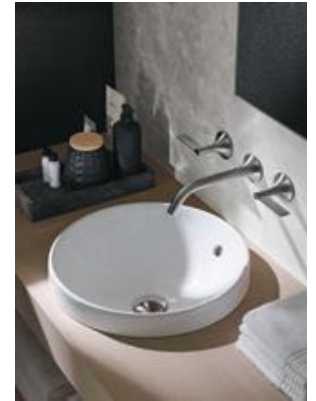

GEBERIT VARIFORM WASHBASINS

STRUCTURED VARIETY

The look of a bathroom and its washbasin area is largely determined by the washbasin. Geberit offers appropriate washbasins in all sizes, designs and installation types.

With VariForm, Geberit has supplemented its range with the addition of under-countertop, countertop and lay-on washbasins in a variety of different sizes and shapes. The washbasins are available in a round, rectangular, oval and elliptic design. As a result, the portfolio offers virtually unlimited design variety when it comes to bathroom solutions in public sanitary facilities and washbasin areas in hotel and private bathrooms.

ELEGANCE THANKS TO SLIM RIM

The ceramic sanitary appliances with particularly slim rims are timelessly beautiful. Their design therefore suits virtually any bathroom. As not all washbasin areas can be designed the same way, the VariForm solutions are available both with or without a tap hole bench in the versions countertop and lay-on washbasin.

Depending on the requirements, desired design and construction situation, the washbasin tap can be attached to the ceramic appliance or the under-countertop plate as a deck-mounted tap or to the pre-wall installation as a wall-mounted tap.

GOOD ERGONOMICS THANKS TO GENEROUS BASIN DEPTH

All VariForm washbasins stand out due to their generous basin depth, which ensures a very comfortable washing experience for the user. Thanks to its use of high-quality sanitary ceramic, the surface of the washbasins is crack-proof, scratch-proof as well as easy to clean and remains beautiful for a very long time even with heavy use.