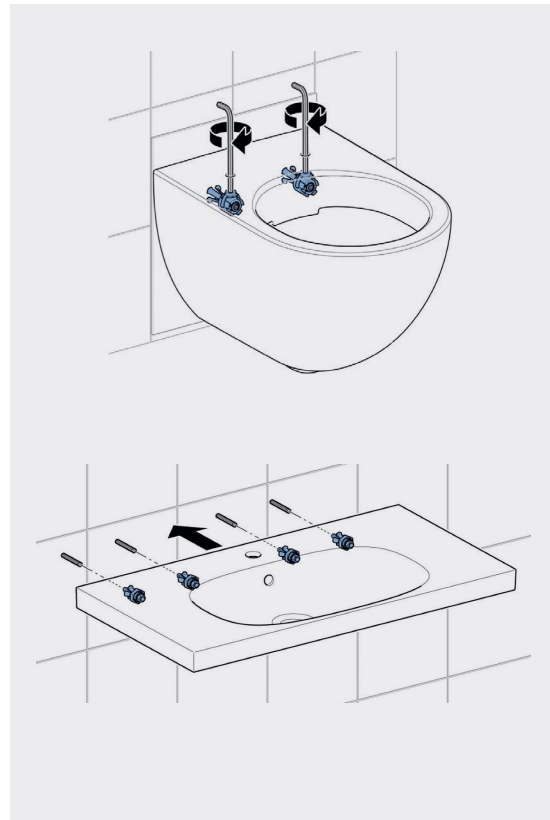

→ The drawers and furniture are aligned in four dimensions: horizontal and vertical inclination, height setting as well as a special alignment option for the fronts.

↑ Everything has its place. The washbasin cabinets provide lots of storage space.

### Easy installation – secure fastening of toilets and washbasins

Wall-hung WCs and bidets are quickly and securely installed with the Geberit fastening for wall-hung WCs and bidets EFF2 (Easy Fast Fix). The wall-hung WCs are delivered with premounted fastenings. To install the WC ceramic appliance, it therefore only has to be mounted on the threaded rods in the wall. The fixings can then be tightened with a hexagon key from above through the holes where the WC seat is attached.

The fastening system EFF1 (Easy Fast Fix) – which is available with the 90 cm and 120 cm Geberit Acanto washbasins – makes it easier to install larger washbasins by oneself. The EFF1 is also premounted into the washbasin ceramic appliance and fixes the ceramic appliance after it has been mounted on the hanger bolts. It is then no longer necessary to hold the washbasin. To complete the installation process, the plumber aligns the washbasin and secures the screw connection with a nut.

#### Versatile and beautiful

A distinguishing design feature of the Acanto washbasins is their slim contours with clearly defined radii and narrow edges. These include standard washbasins with various projections, both with and without a shelf surface, as well as compact washbasins for small bathrooms. Those who like it even "slimmer" will enjoy the vanity basins