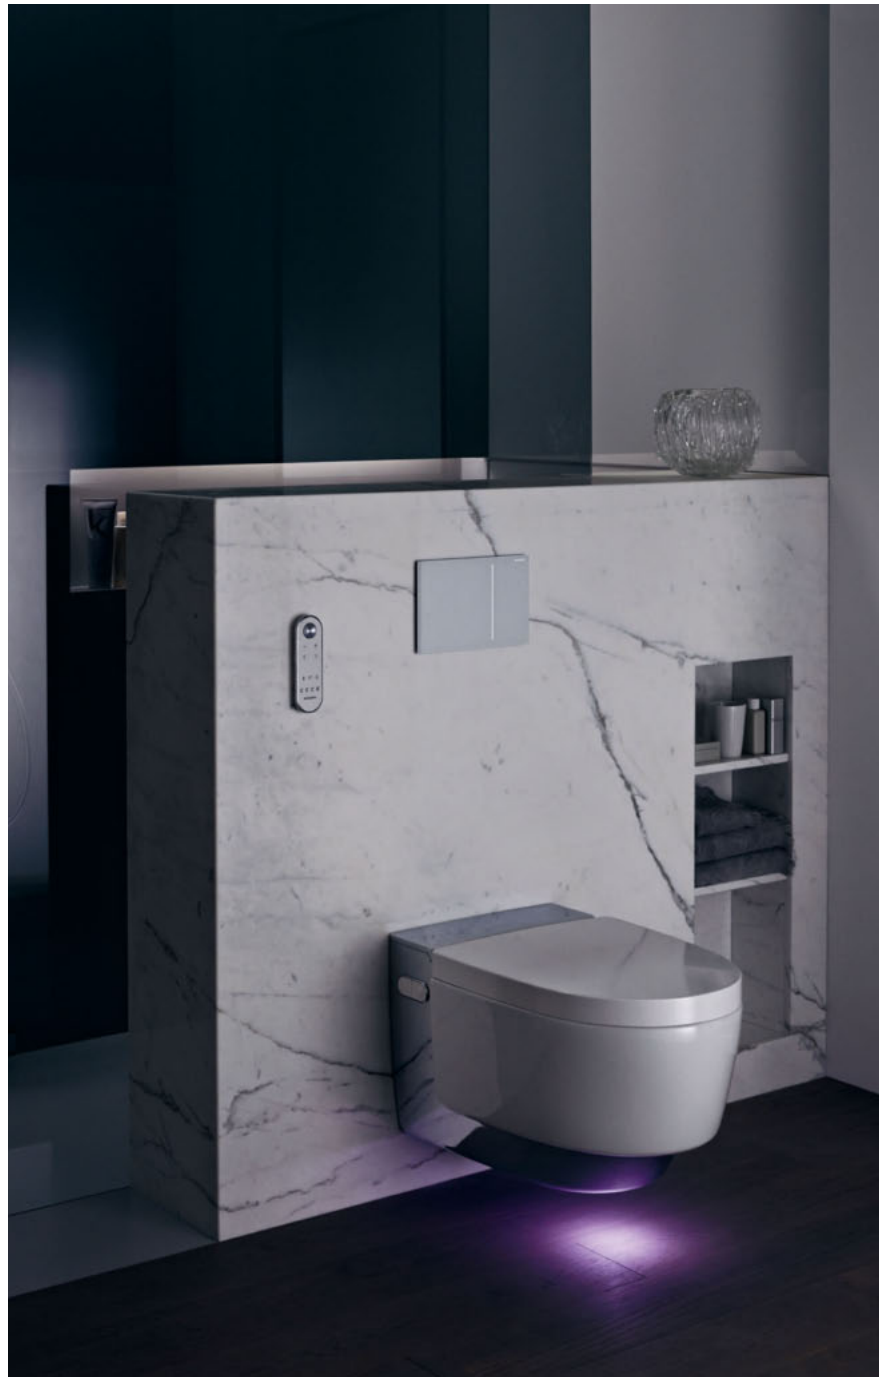

A masterpiece in function and design

← The remote control is clear and fits comfortably in the hand. All inputs can be made with one hand. One click of a button is all that is required to call up the personal settings.

The new shower toilet Geberit AquaClean Mera

Featuring the very highest level of technology, design and comfort, the AquaClean Mera shower toilet from Geberit sets new standards in every respect. The design of the compact complete solution impresses thanks to its high-quality materials, soft lines and flowing transitions. The innovative technology inside the shower toilet ensures that electricity and water are used economically and allows users to adjust all functions according to their personal preferences. The shower toilet, which was developed and manufactured by Geberit in Switzerland, will be available from September 2015.

- Hybrid hot-water system for a constant supply of warm water
- Patented WhirlSpray shower technology for a soft, vitalizing shower spray
- Separate lady wash, protected when not in use
- Rimless ceramic appliance with asymmetrical inner geometry for a quiet and thorough flush without splashes
- Automatic opening and closing of the WC lid
- Ergonomic, heatable WC seat made of duroplast
- Built-in descaling system for the spray arm and hot-water system
- Discreet orientation light in individually programmable colors
- Effective odor extraction unit with a durable ceramic filter
- Concealed electrical and water connections
- Suitable for all Geberit installation systems and Monolith sanitary modules

↑ Thanks to its state-of-the-art technology and excellent design, the Geberit AquaClean shower toilet is very compact. The chrome-plated design cover (also available in white) creates the impression that the appliance is floating.